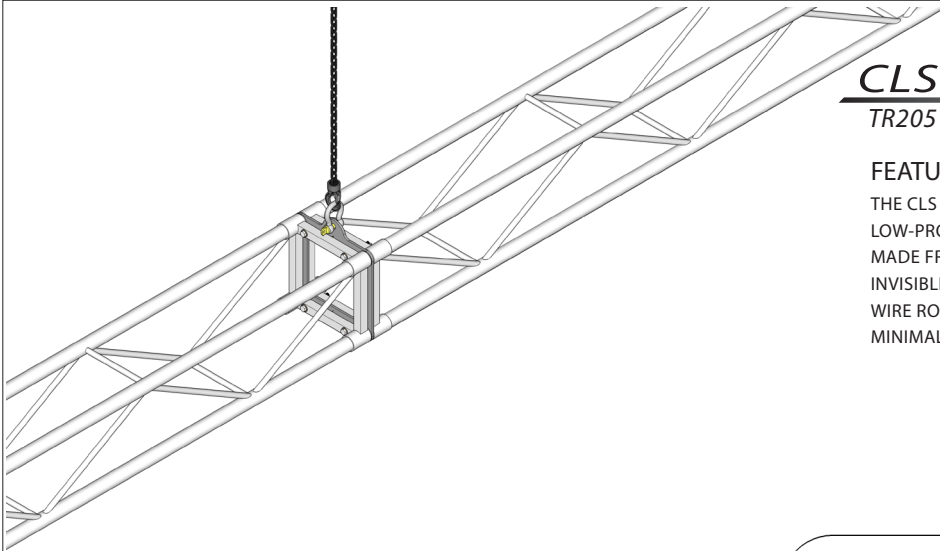

# CLS BOX HANGING PLATE

TR205

## FEATURES:

THE CLS BOX TRUSS HANGING PLATE OFFERS A COST-EFFECTIVE & LOW-PROFILE SOLUTION THAT IS IDEAL FOR INSTALLATIONS. MADE FROM 8mm ALLOY PLATE, HANGING PLATES ARE NEARLY INVISIBLE FROM AS LITTLE AS FOUR METRES - AND IF USED WITH WIRE ROPE, PROVIDE A COLOUR-CONSCIOUS SOLUTION THAT IS MINIMALIST IN DESIGN.