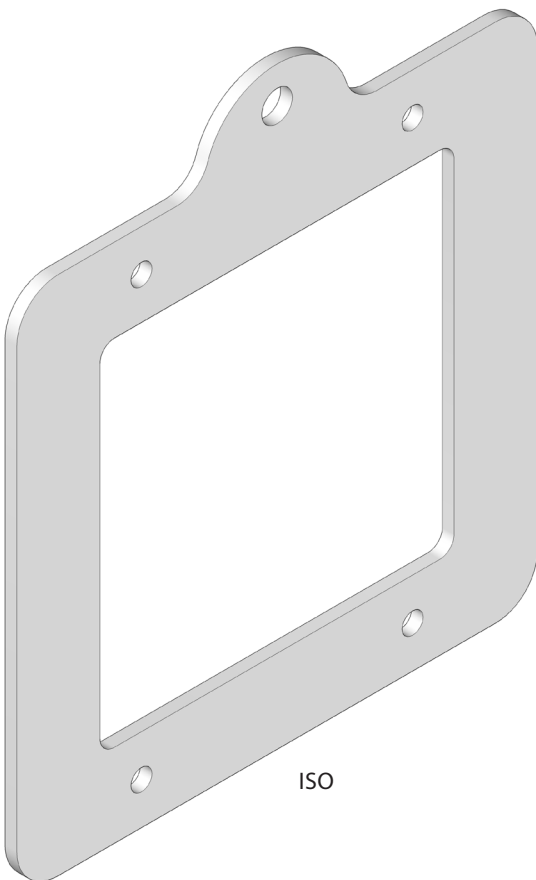

ISO

©2008 CLSA PTY. LTD.

63-65 KINGSWAY, SOUTHBANK VIC 3006
ph 03 9682 6111 fax 03 9682 6777

info@clsa.com.au

60 EPSOM ROAD, ROSEBERY NSW 2018
ph 02 9697 2500 fax 02 9697 2522

ABN 14 005 422 319

CONCERT LIGHTING SYSTEMS AUSTRALIA