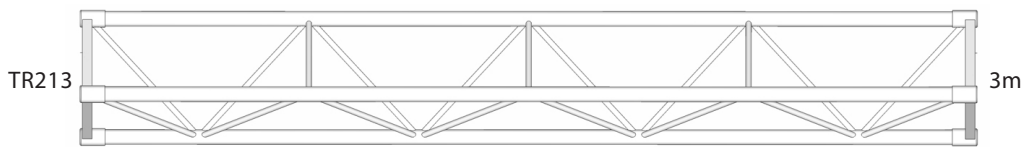

CLS 400mm STANDARD-DUTY TRI-TRUSS

TR213 TR214 TR215 TR216

FEATURES:

CLS STANDARD-DUTY 400mm TRI TRUSS IS IDEAL FOR SCENARIOS WHERE YOU NEED ONLY THE CAPACITY OF 300mm TRI, BUT OVER A LARGER SPAN. WITH THE SAME CONSTRUCTION AS OUR 300mm PRODUCTS, IT'S LIGHT-WEIGHT, CLEAN AND ELEGANT.