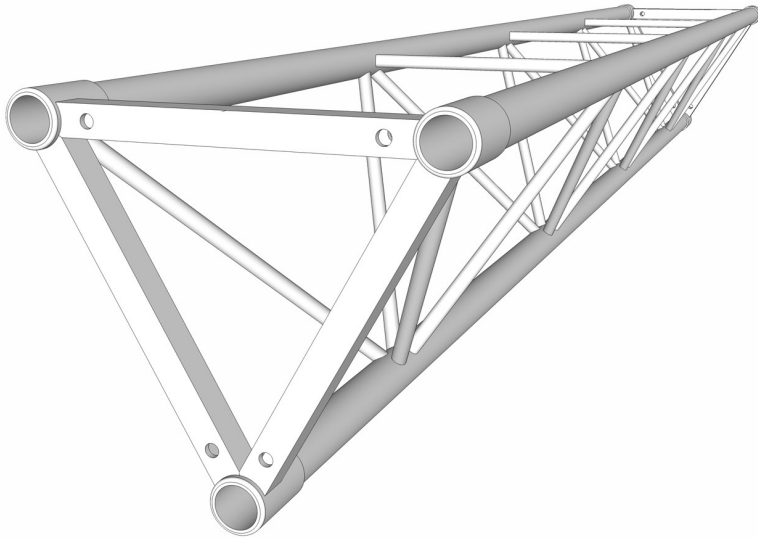

CLS 400mm STANDARD-DUTY TRI-TRUSS

TR213 TR214 TR215 TR216

FEATURES:

CLS STANDARD-DUTY 400mm TRI TRUSS IS IDEAL FOR SCENARIOS WHERE YOU NEED ONLY THE CAPACITY OF 300mm TRI, BUT OVER A LARGER SPAN. WITH THE SAME CONSTRUCTION AS OUR 300mm PRODUCTS, IT'S LIGHT-WEIGHT, CLEAN AND ELEGANT.