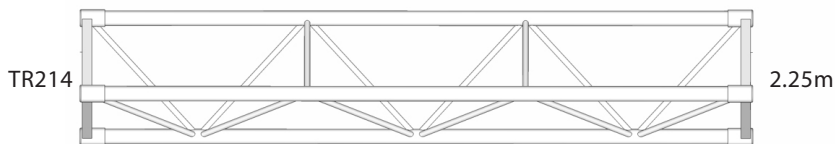

CLS 400mm STANDARD-DUTY TRI-TRUSS

TR213 TR214 TR215 TR216

FEATURES:

CLS STANDARD-DUTY 400mm TRI TRUSS IS IDEAL FOR SCENARIOS WHERE YOU NEED ONLY THE CAPACITY OF 300mm TRI, BUT OVER A LARGER SPAN. WITH THE SAME CONSTRUCTION AS OUR 300mm PRODUCTS, IT'S LIGHT-WEIGHT, CLEAN AND ELEGANT.