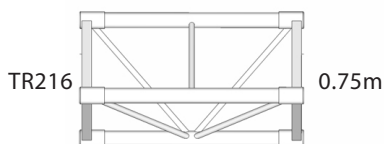

CLS 400mm STANDARD-DUTY TRI-TRUSS

TR213 TR214 TR215 TR216

FEATURES:

CLS STANDARD-DUTY 400mm TRI TRUSS IS IDEAL FOR SCENARIOS WHERE YOU NEED ONLY THE CAPACITY OF 300mm TRI, BUT OVER A LARGER SPAN. WITH THE SAME CONSTRUCTION AS OUR 300mm PRODUCTS, IT'S LIGHT-WEIGHT, CLEAN AND ELEGANT.