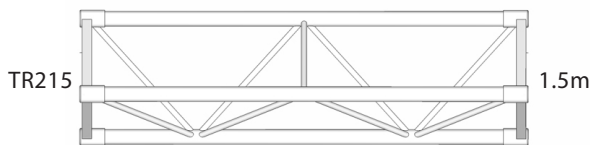

CLS 400mm STANDARD-DUTY TRI-TRUSS

TR213 TR214 TR215 TR216

FEATURES:

CLS STANDARD-DUTY 400mm TRI TRUSS IS IDEAL FOR SCENARIOS WHERE YOU NEED ONLY THE CAPACITY OF 300mm TRI, BUT OVER A LARGER SPAN. WITH THE SAME CONSTRUCTION AS OUR 300mm PRODUCTS, IT'S LIGHT-WEIGHT, CLEAN AND ELEGANT.