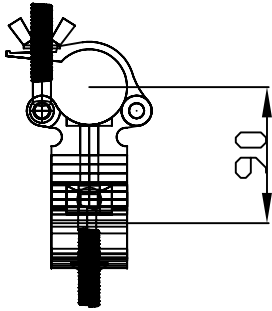

CLS Alloy Couplers For 50mm OD (tri Truss) tube

© Concert Lighting Systems Aust. 2005

Fixed 90° Coupler ST14
Swivel Coupler ST28

Single Coupler ST71

Single Coupler with rigging Eye
ST82