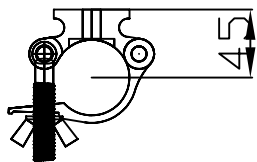

CLS Alloy Couplers For 50mm OD (tri Truss) tube

© Concert Lighting Systems Aust. 2005

Fixed 90° Coupler ST14
Swivel Coupler ST28

Single Coupler ST71

Single Coupler with rigging Eye
ST82