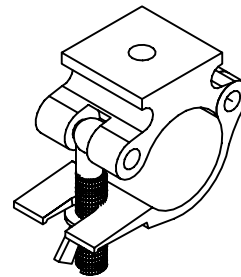

CLS Alloy Couplers For 50mm OD (tri Truss) tube

© Concert Lighting Systems Aust. 2005

Fixed 90° Coupler ST14
Swivel Coupler ST28

Single Coupler ST71

Single Coupler with rigging Eye
ST82