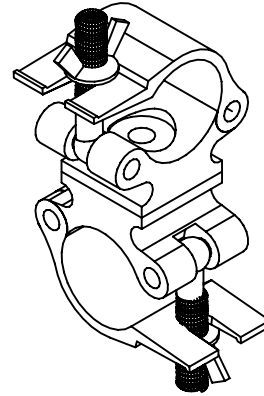

CLS Alloy Couplers For 50mm OD (tri Truss) tube

© Concert Lighting Systems Aust. 2005

Fixed 90° Coupler ST14
Swivel Coupler ST28

Single Coupler ST71

Single Coupler with rigging Eye
ST82