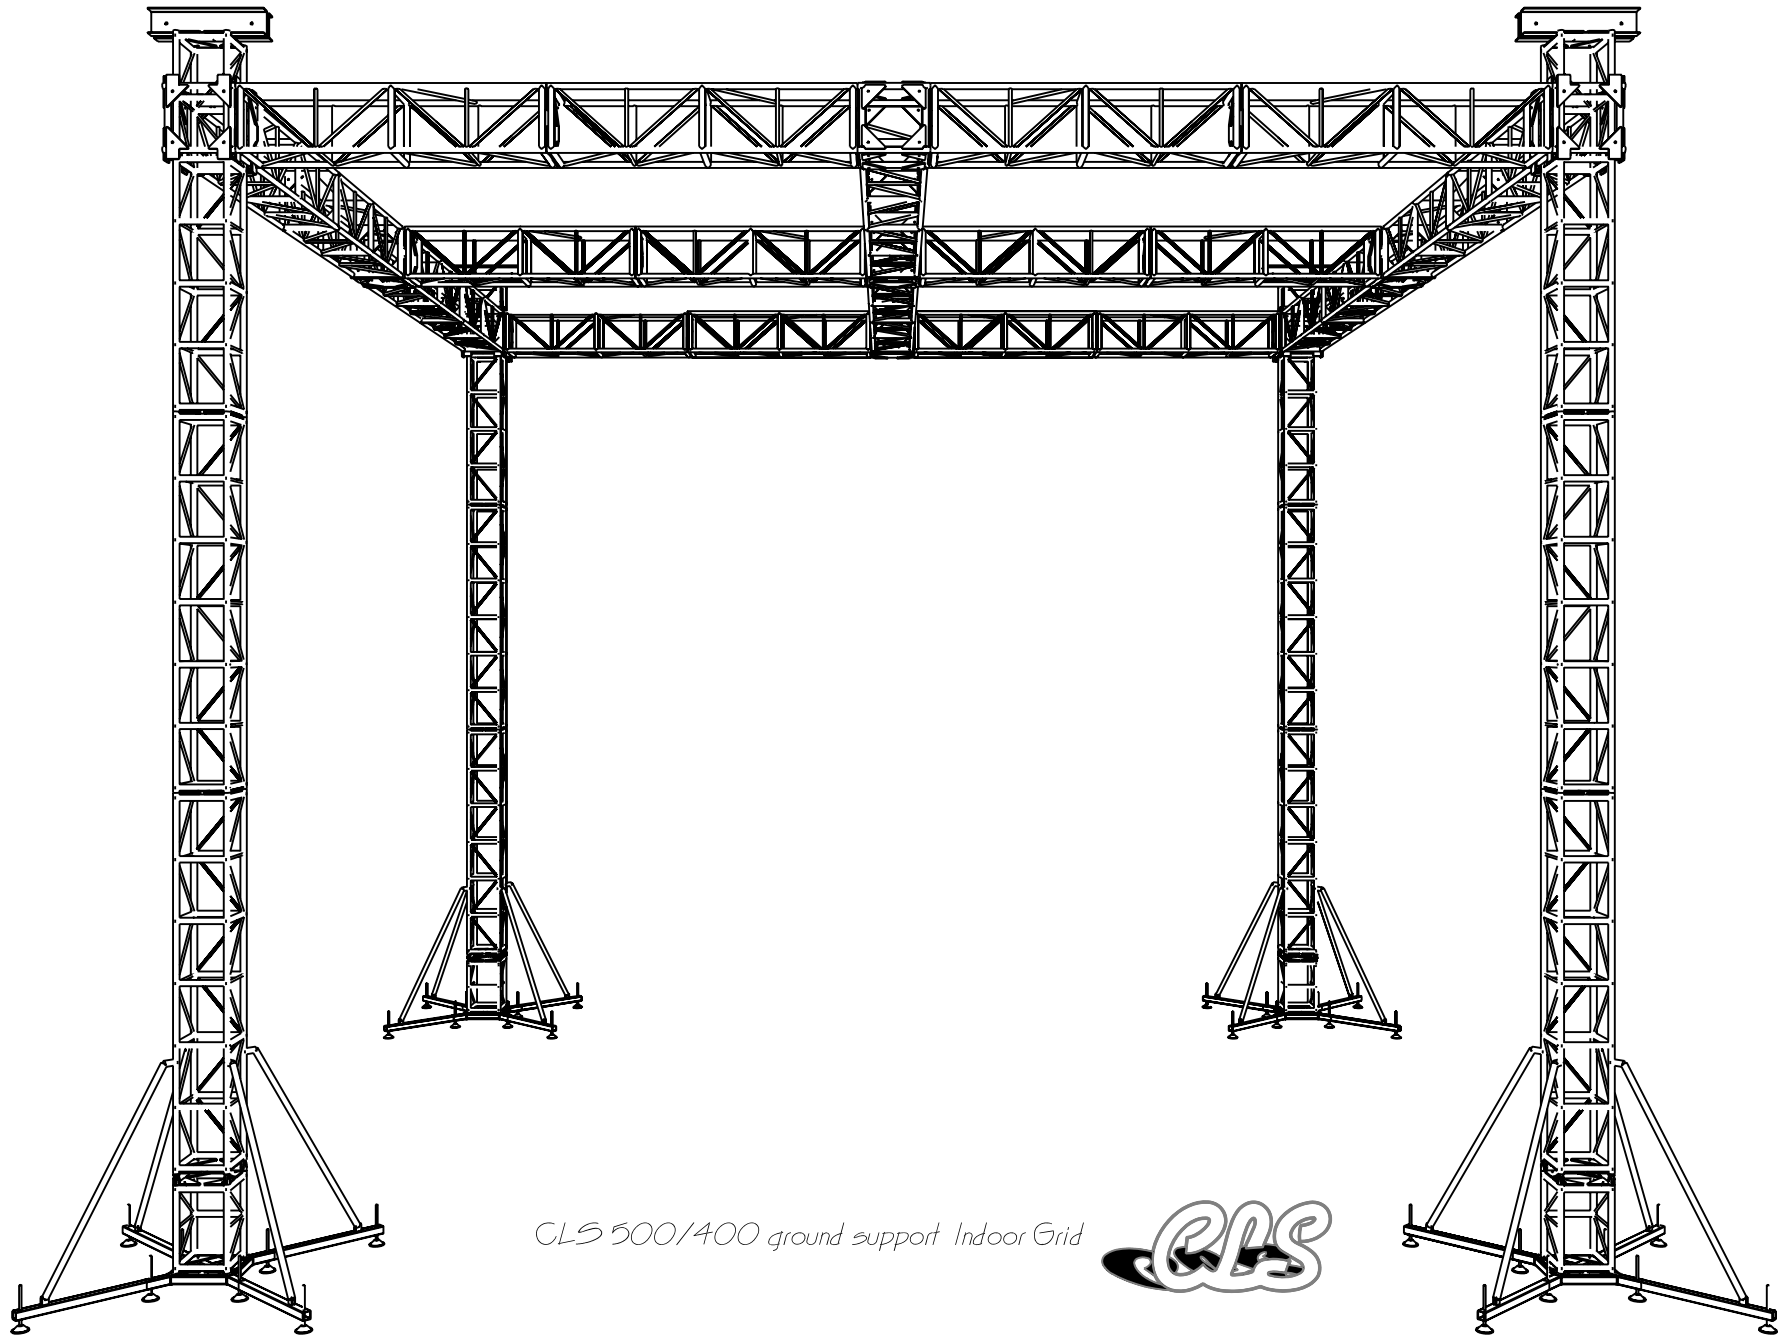

Plan

Elevation

*CLS 500/400 ground support Indoor Grid*