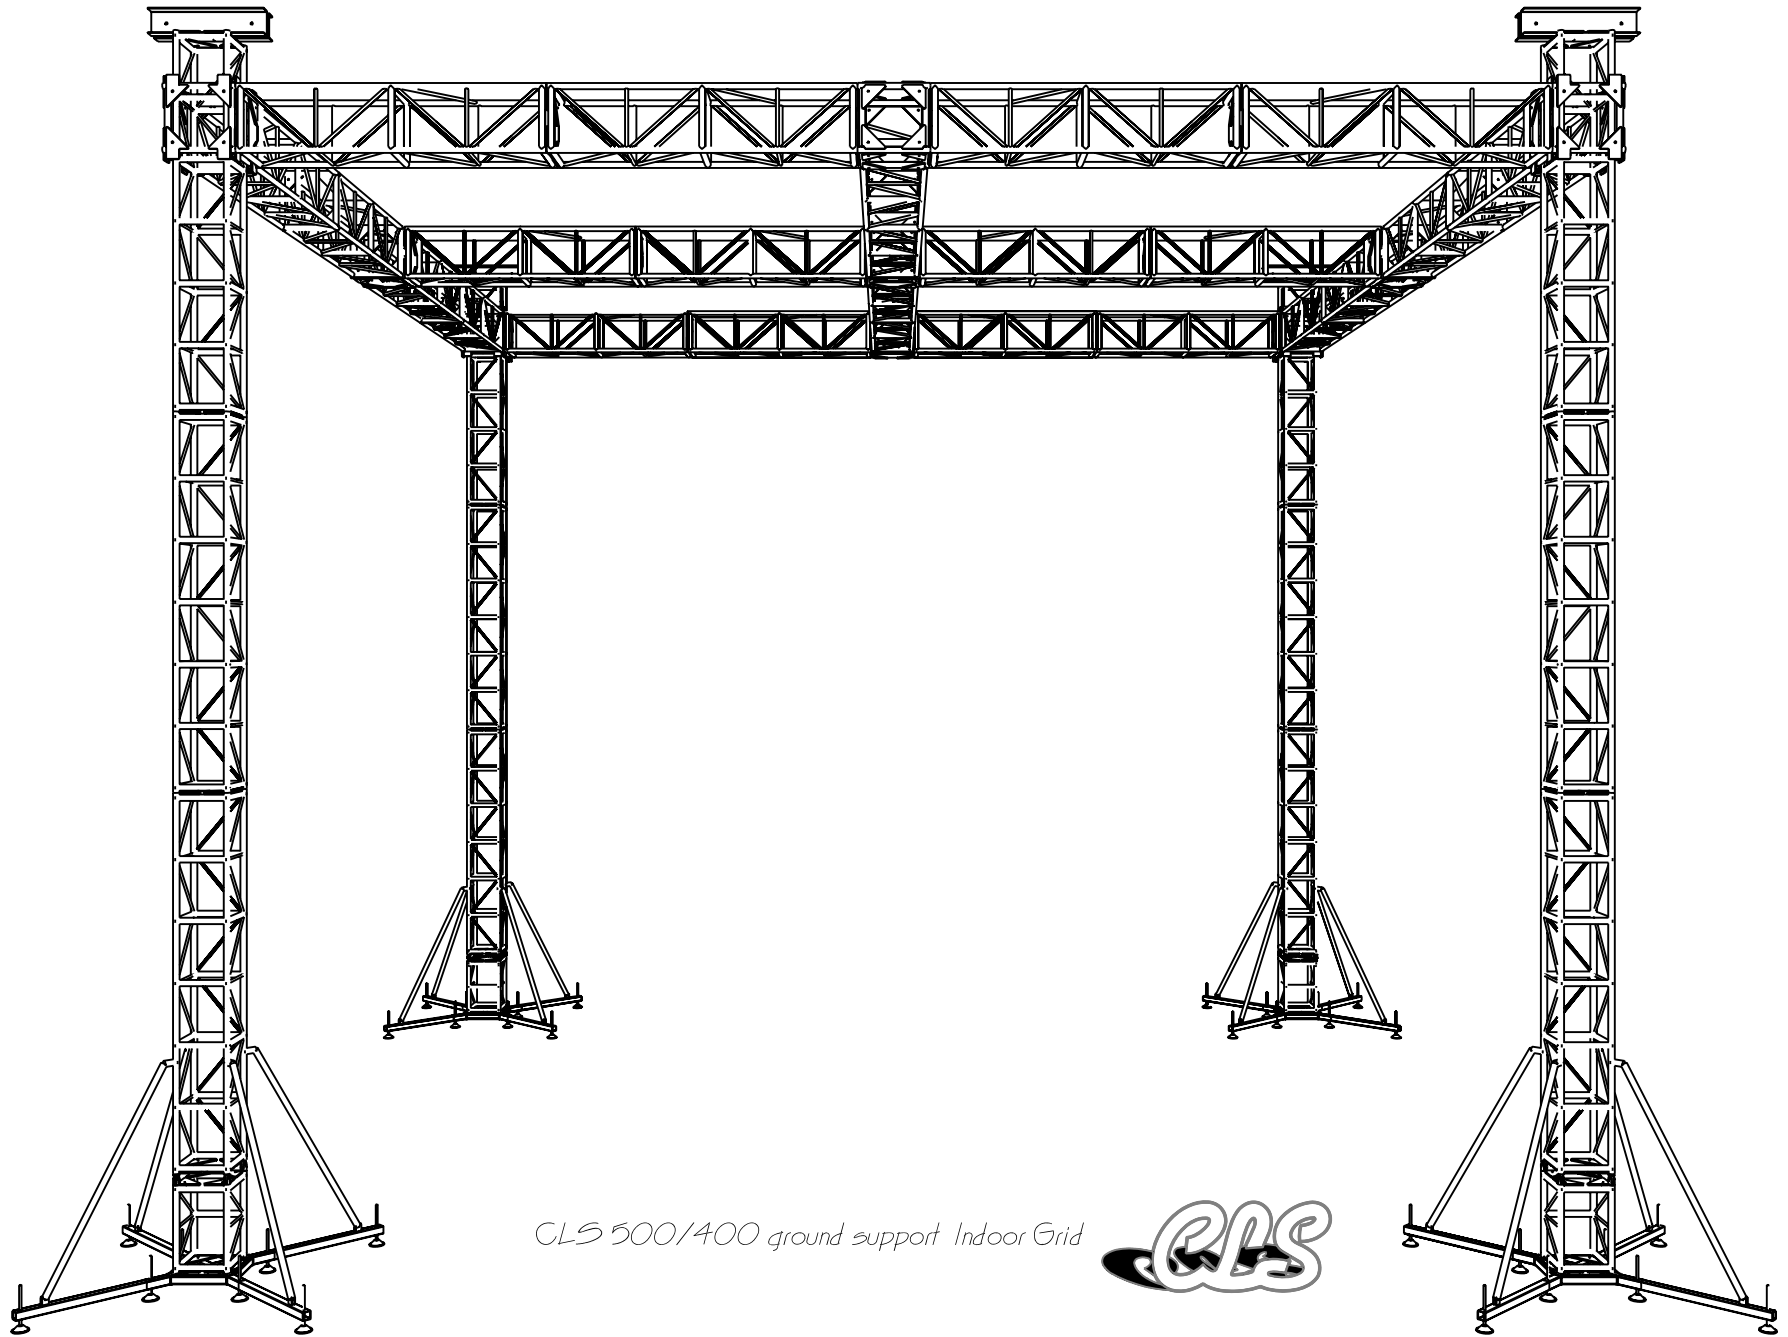

Plan

Elevation

*CLS 500/400 ground support Indoor Grid*