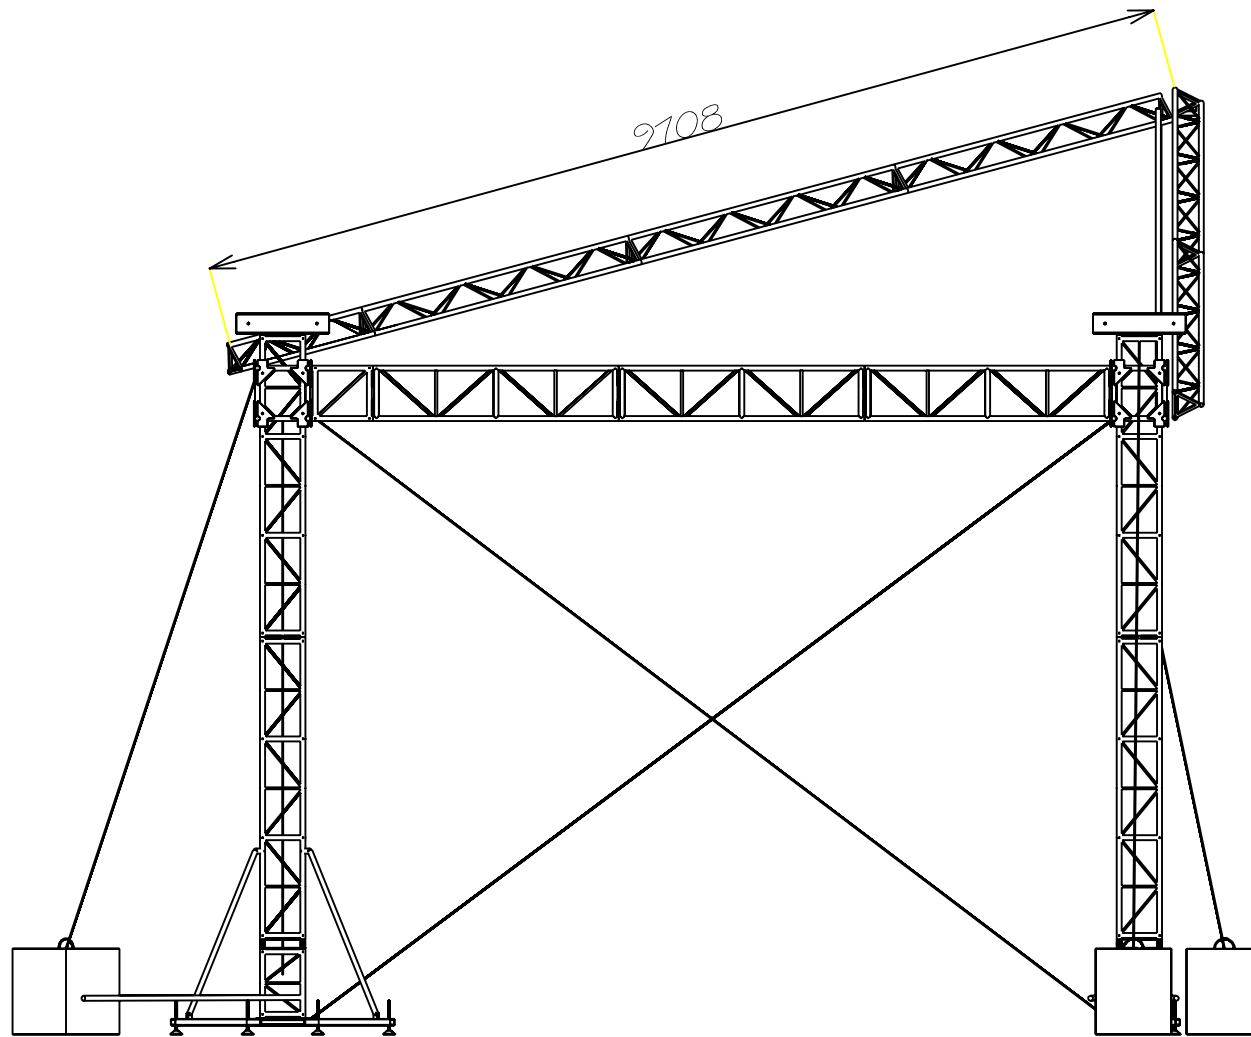

Isometric View

**BDO 2004
Melbourne
Lilly Pad Grid**

© Concert Lighting Systems Aust. 2004

**BDO 2004
Melbourne
Lilly Pad Grid**

**BDO 2004
Melbourne
Lilly Pad Grid**

BDO 2004
Melbourne
Lilly Pad Grid

Elevation

Lilly Pad Grid

© Concert Lighting Systems Aust. 2003

Plan

Degraves St

Plummer Ave

Lilly Pad Grid Site Map