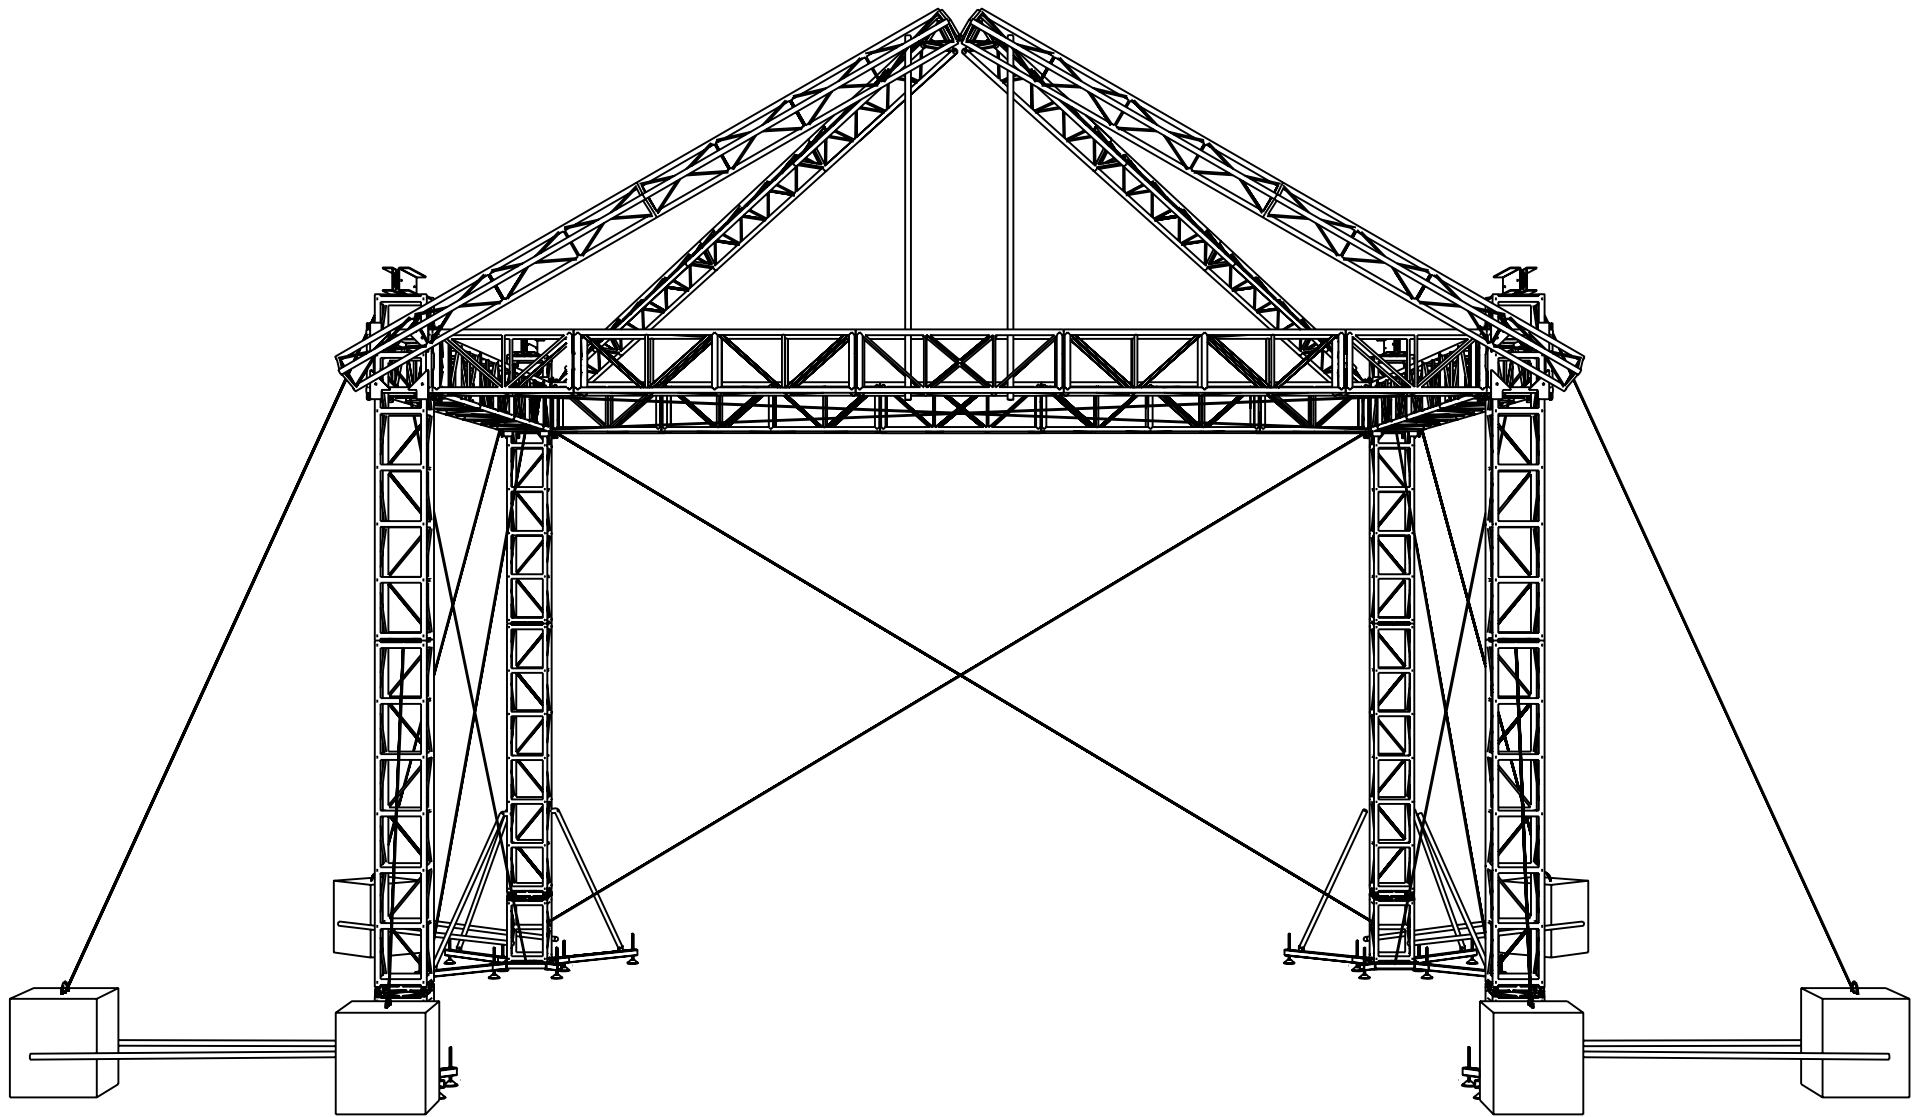

Isometric View

**BDO 2004
Melbourne
Lilly Pad Grid**

© Concert Lighting Systems Aust. 2004

**BDO 2004
Melbourne
Lilly Pad Grid**

**BDO 2004
Melbourne
Lilly Pad Grid**

BDO 2004
Melbourne
Lilly Pad Grid

Elevation

Lilly Pad Grid

© Concert Lighting Systems Aust. 2003

Plan

Degraves St

Plummer Ave

Lilly Pad Grid Site Map