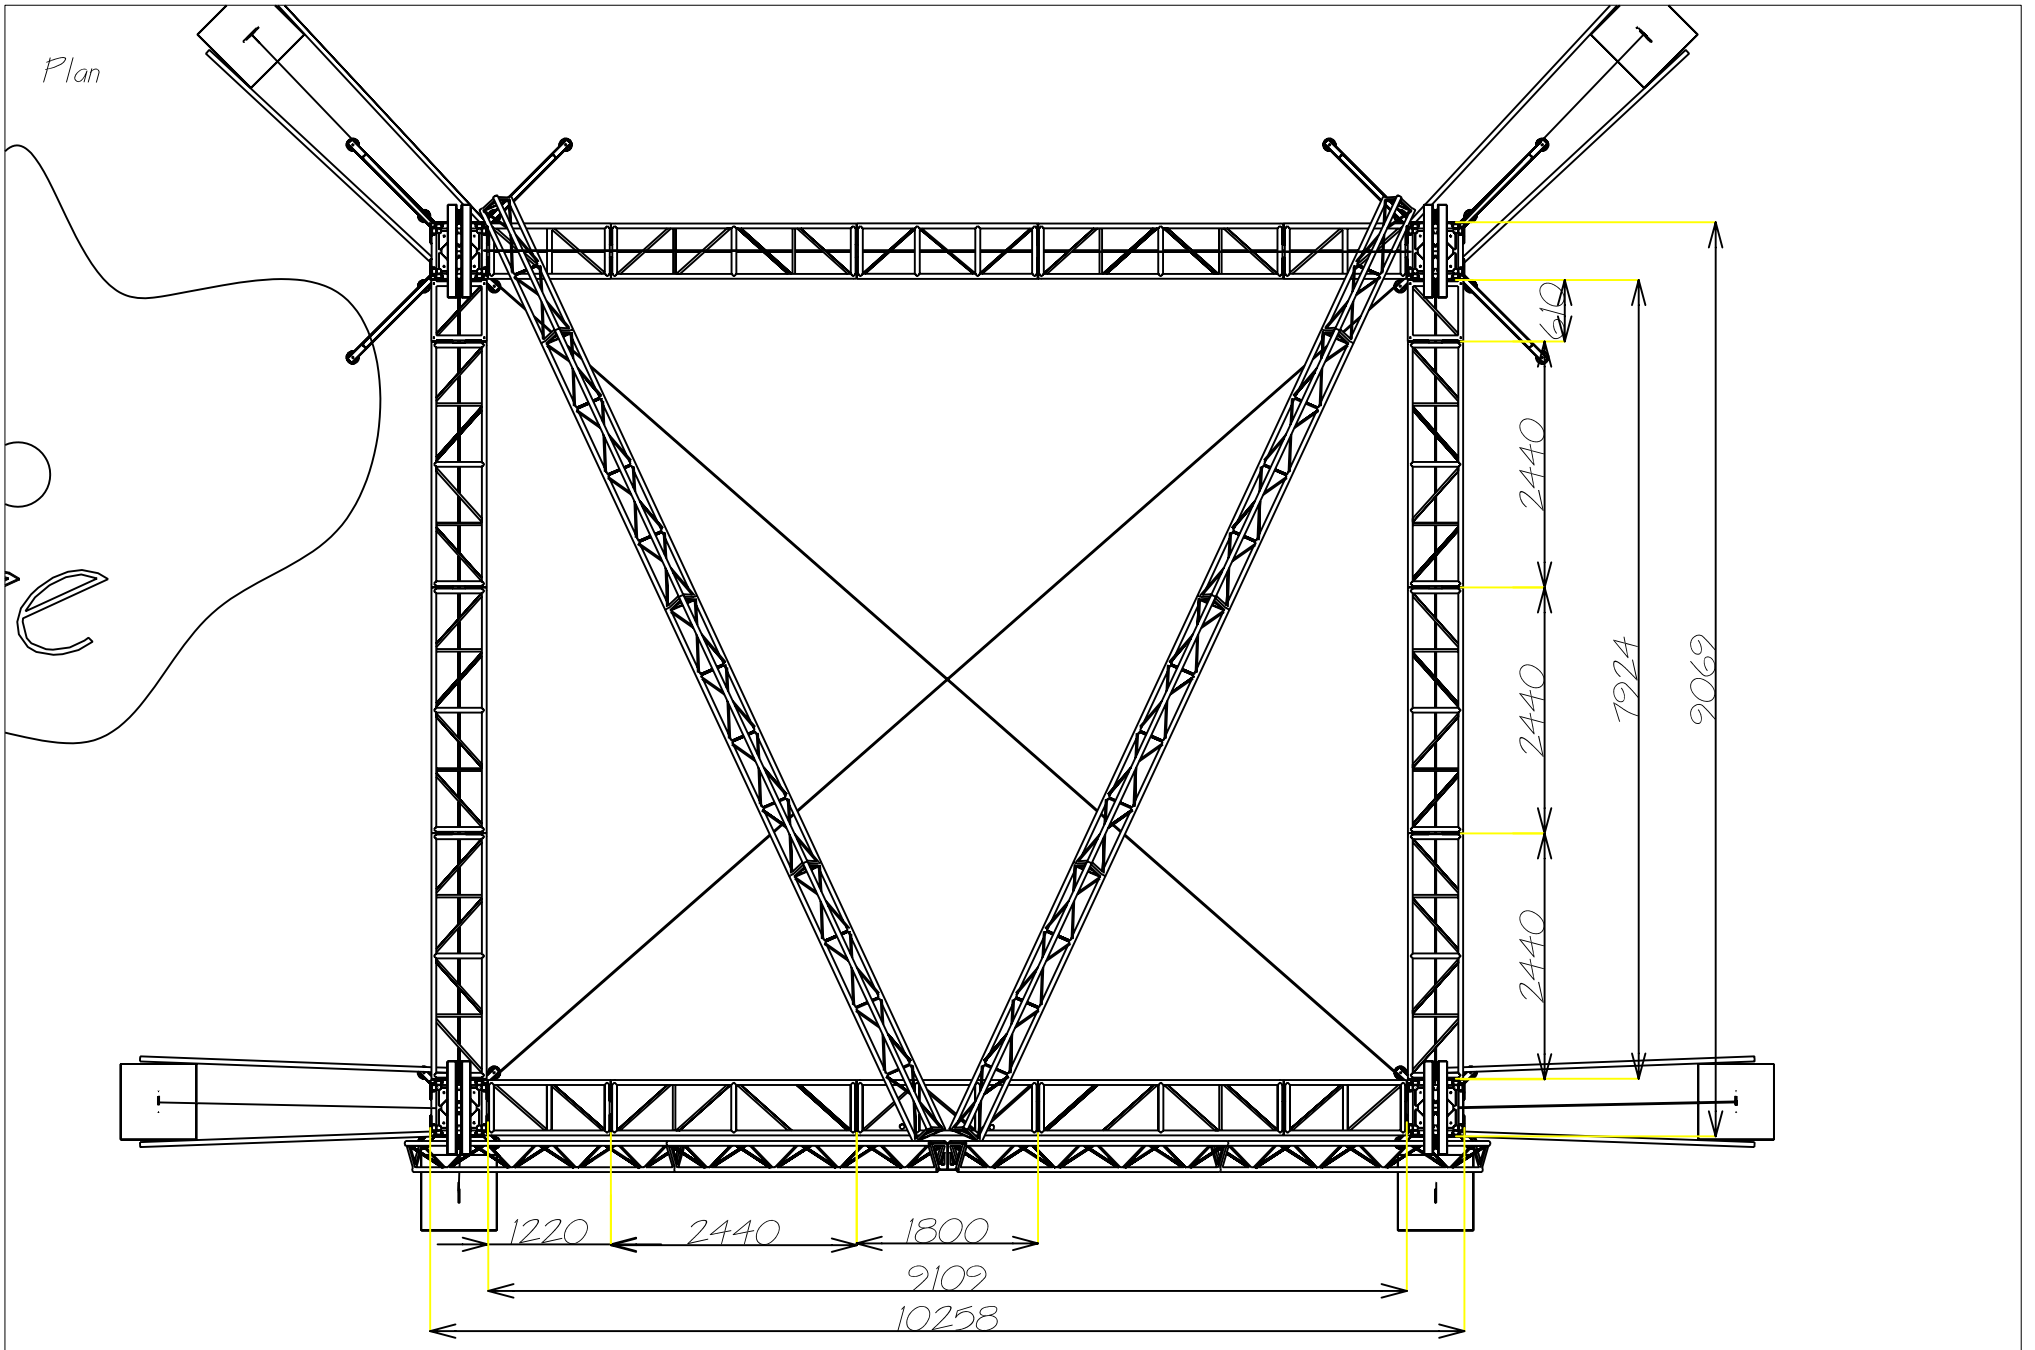

Isometric View

**BDO 2004
Melbourne
Lilly Pad Grid**

© Concert Lighting Systems Aust. 2004

**BDO 2004
Melbourne
Lilly Pad Grid**

**BDO 2004
Melbourne
Lilly Pad Grid**

BDO 2004
Melbourne
Lilly Pad Grid

Elevation

Lilly Pad Grid

© Concert Lighting Systems Aust. 2003

Plan

Degraves St

Plummer Ave

Lilly Pad Grid Site Map