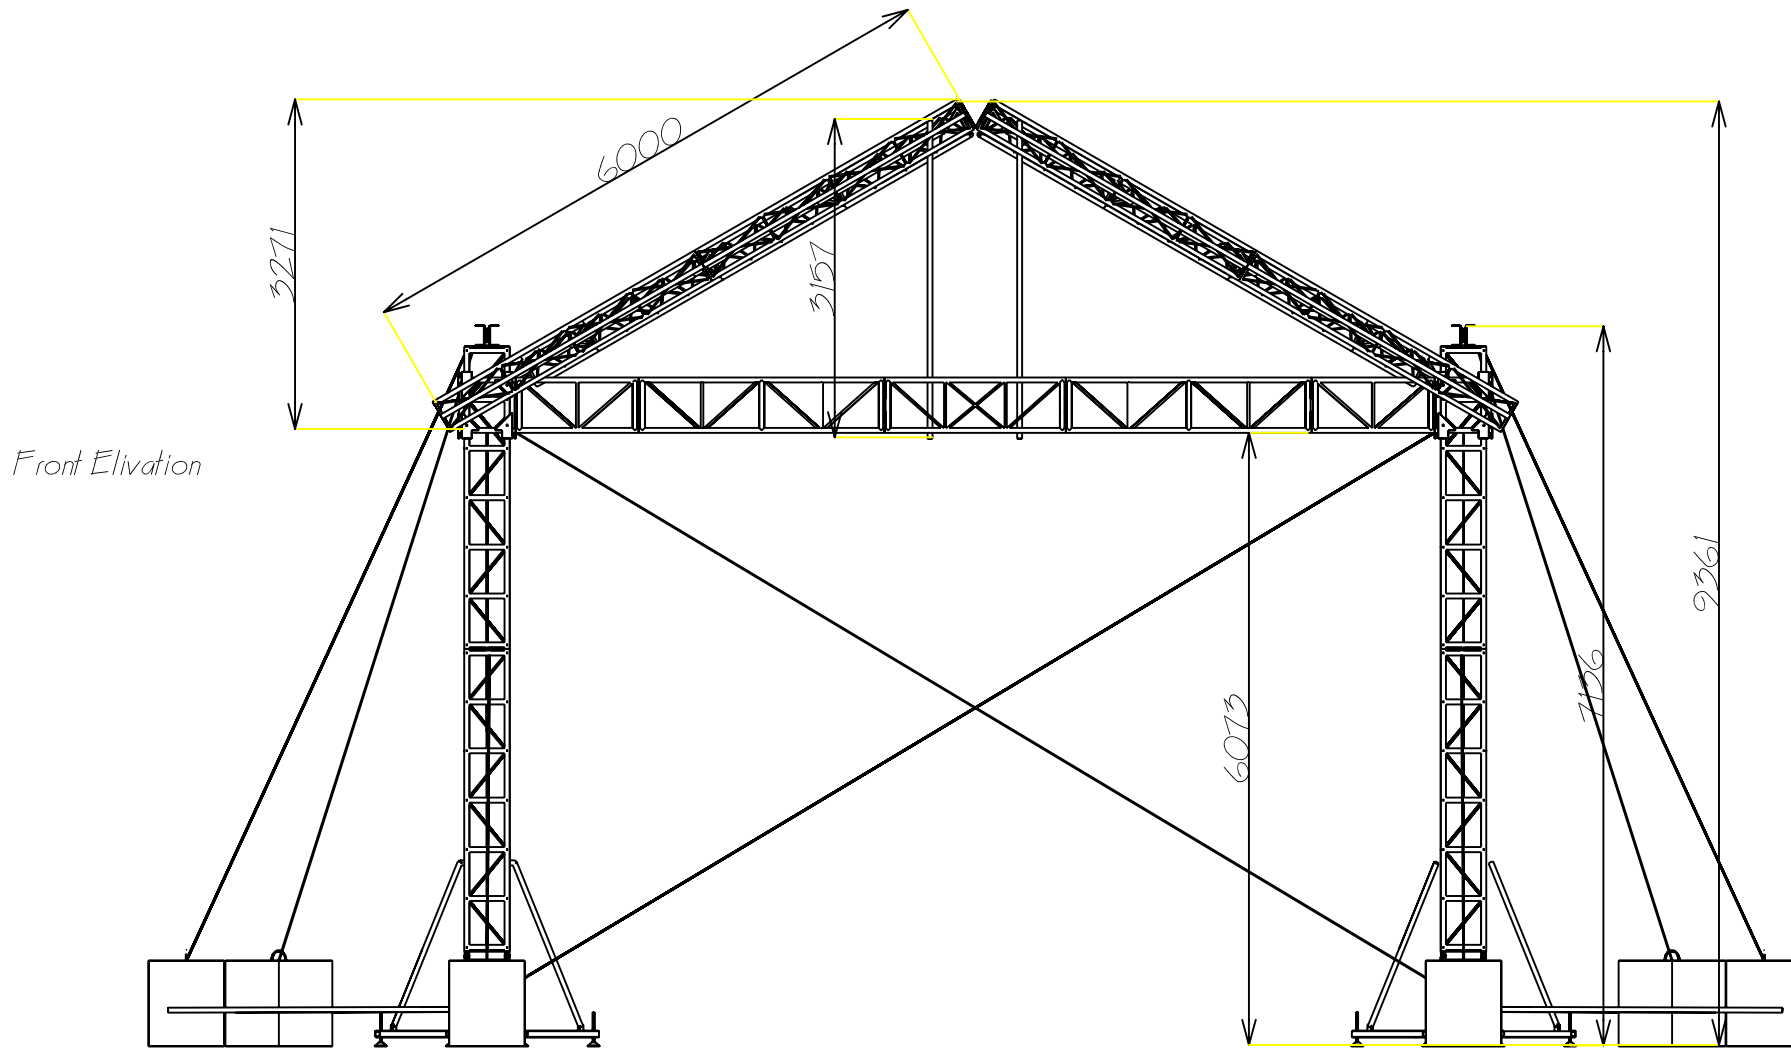

Isometric View

**BDO 2004
Melbourne
Lilly Pad Grid**

© Concert Lighting Systems Aust. 2004

**BDO 2004
Melbourne
Lilly Pad Grid**

**BDO 2004
Melbourne
Lilly Pad Grid**

BDO 2004
Melbourne
Lilly Pad Grid

Elevation

Lilly Pad Grid

© Concert Lighting Systems Aust. 2003

Plan

Degraves St

Plummer Ave

Lilly Pad Grid Site Map